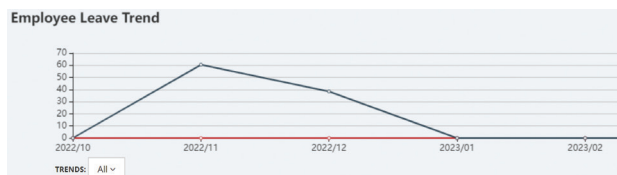

While CTTime boasts many powerful clock system capabilities, it also caters to all your basic and advanced Time and Attendance needs.

Key Features

- Web-based, multi-device accessibility
- Self-hosted solution if required
- Own domain
- Automatic Backups and Updates
- Full system audit trail
- Mobile clocking app for Android, IOS and Huawei (with Geofencing)
- Push to cloud technology for physical hardware
- Scanner monitor (for physical hardware)
- Global Entry screen
- Dashboard and Exception drill down
- Reports with automation and customisation
- Export of screens to PDF or CSV
- Export to payroll
- Sync data with payroll for select payrolls
- Statistics Dashboards
- Employee leave records
- Advanced rostering and Excel import
- Timeticker desktop app for tracking time spent on jobs

Leave Trends

Scanner Status

INFO BLOCK Clockings Scanners 6

Name	Connected	Comments
F17	2023/10/31 10:17	
Warehouse OUT	2023/10/31 10:24	
MB700	2023/10/31 10:01	
Mobile Scanner	2023/10/31 09:50	
Warehouse IN	2020/02/27 15:05:08	

Clocking Status

INFO BLOCK Clockings Scanners 6

Employee	Scanner	Type	Clock Time
Tyson Kimak	Edited Entry	Clock Out	2023/10/24 @ 5:00:00 PM
Tyson Kimak	Edited Entry	Clock In	2023/10/24 @ 8:00:00 AM
Tyson Kimak	Edited Entry	Clock Out	2023/10/02 @ 5:00:00 PM
Tyson Kimak	Edited Entry	Clock In	2023/10/02 @ 8:00:00 AM
Pieter Bam	Edited Entry	Clock Out	2023/09/27 @ 5:00:00 PM
Test van Staden	GPS - View Map	Clock In	2023/09/27 @ 12:45:28 PM
Test van Staden	GPS - View Map	Clock Out	2023/09/27 @ 12:23:24 PM

Dashboard widgets with drill-down functionality

1 /393
ON LEAVE TODAY

COMPLETED 0.25%

1 /393
ABSENT TODAY

ABSENT TODAY 0.25%

419 /393
TOTAL CLOCKINGS TODAY

CLOCKINGS TODAY 106.62%

392 /395
TOTAL AT WORK

AT WORK 99.24%