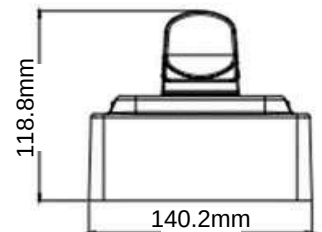

INTEGR8 8-INCH FACE RECOGNITION TERMINAL WITH QR CODE OUTDOOR

»» Main Features

- Face recognition accuracy $\geq 99.9\%$
- Recognition speed $< 0.3S$
- 20,000 face database
- 80,000 recognition records
- Face anti-counterfeiting
- Adapts to complex lighting environments
- Support video cloud intercom
- Standard card swipe, WIFI function
- IP66 rated
- Customisable Standby Content

| | |
|-----------------------|--|
| Processor | Domestic dual-core processor+1G+16G EMMC |
| Operating System | Linux operating system |
| Camera | Dual camera, 2MP, 1920*1080 |
| Operating temperature | -20°C - +60°C |
| Lens | 4.5mm |
| Wifi module | Yes |
| Touch Screen | Yes, Multi-touch screen |
| Speaker | Yes with Voice Prompt |