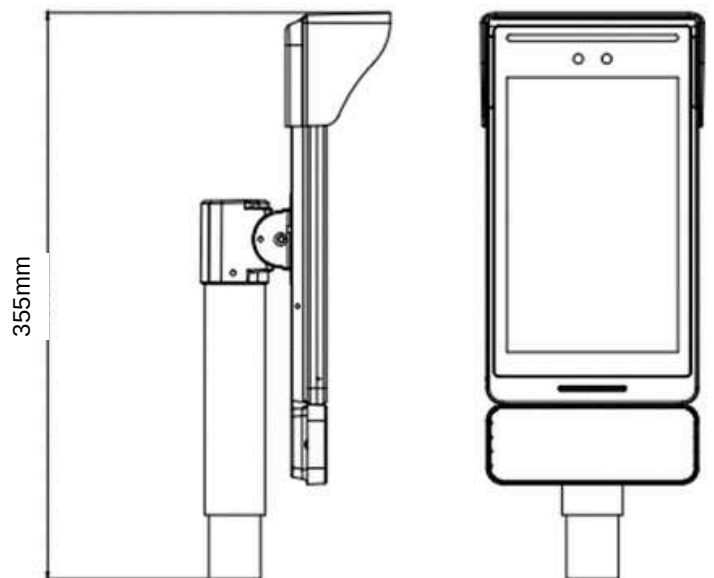

INTEGR8 8-INCH FACE RECOGNITION TERMINAL WITH QR CODE OUTDOOR

»» Main Features

- Face recognition accuracy $\geq 99.9\%$
- Recognition speed $< 0.3S$
- 20,000 face database
- 80,000 recognition records
- Face anti-counterfeiting
- Adapts to complex lighting environments
- Support video cloud intercom
- Standard card swipe, WIFI function
- IP66 rated
- Customisable Standby Content

| | |
|-----------------------|--|
| Processor | Domestic dual-core processor+1G+16G EMMC |
| Operating System | Linux operating system |
| Camera | Dual camera, 2MP, 1920*1080 |
| Operating temperature | -20°C - +60°C |
| Lens | 4.5mm |
| Wifi module | Yes |
| Touch Screen | Yes, Multi-touch screen |
| Speaker | Yes with Voice Prompt |