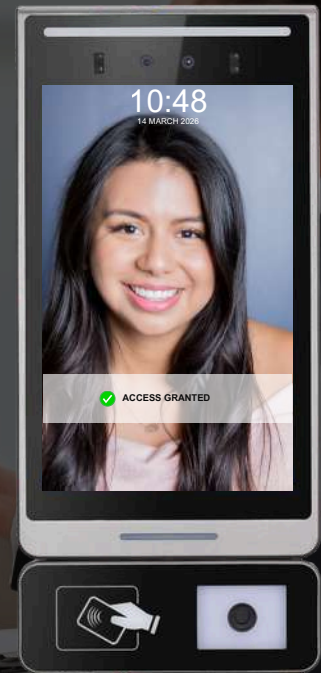

INTEGR8 8-INCH FACE RECOGNITION TERMINAL WITH QR CODE OUTDOOR

»» Main Features

- Face recognition accuracy $\geq 99.9\%$
- Recognition speed $< 0.3S$
- 20,000 face database
- 80,000 recognition records
- Face anti-counterfeiting
- Adapts to complex lighting environments
- Support video cloud intercom
- Standard card swipe, WIFI function
- IP66 rated
- Customisable Standby Content

| | |
|-----------------------|--|
| Processor | Domestic dual-core processor+1G+16G EMMC |
| Operating System | Linux operating system |
| Camera | Dual camera, 2MP, 1920*1080 |
| Operating temperature | -20°C - +60°C |
| Lens | 4.5mm |
| Wifi module | Yes |
| Touch Screen | Yes, Multi-touch screen |
| Speaker | Yes with Voice Prompt |