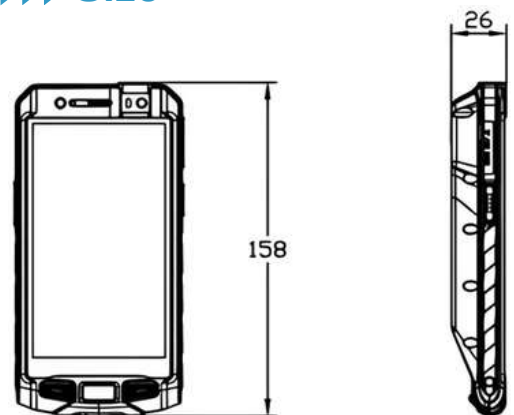

»»» Size

| | |
|-----------------------|---|
| Processor | Domestic dual-core processor+1G+16G EMMC |
| Operating System | Android 13 |
| Camera | 8 Megapixel |
| Operating temperature | -20°C - +60°C |
| Charging Time | 3~4 hours |
| Wifi module | 2.4/5GHz dual-band WIFI, supports WiFi hotspot, IEEE 802.11a/b/g/n/ac |
| Bluetooth module | Support, 5.0 BLE |
| Battery Capacity | 5000mAh, supports 8 hours of battery life |
| Standby Time | ≥ 500 hours |