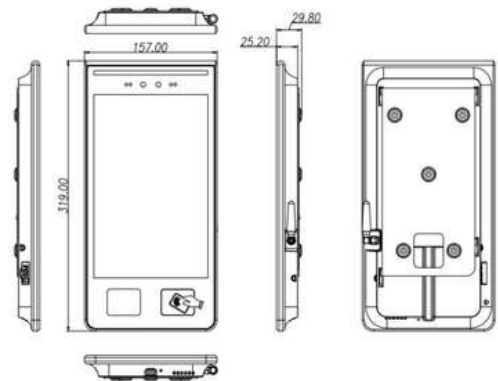

# INTEGR8 10.1-INCH FACE RECOGNITION, QR CODE TERMINAL

## »»» Size

Processor	Domestic dual-core processor+1G+16G EMMC
Operating System	Linux operating system
Camera	Binocular, 2.1 million effective pixels, 1920*1080
Operating temperature	-30°C - +70°C
Lens	4.5mm
Wifi module	Yes
Bluetooth module	Yes
Touch Screen	Yes, Multi-touch screen
Speaker	Yes with Voice Prompt