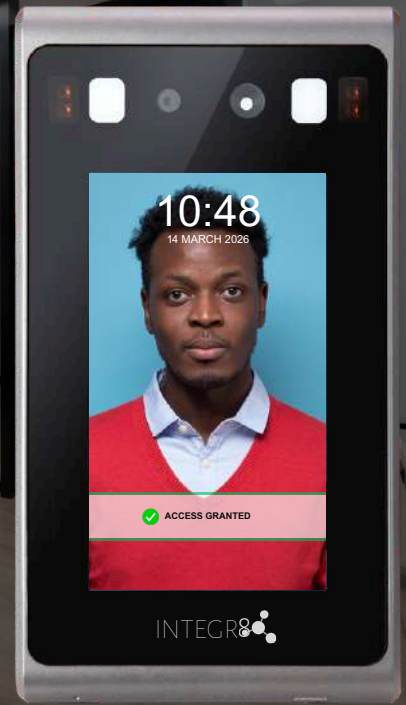

# INTEGR8 4.3-INCH FACE RECOGNITION TERMINAL

## »»» Main Features

- Face recognition accuracy  $\geq 99.9\%$
- Recognition speed  $< 0.2S$
- 20,000 face database
- 60,000 recognition records
- Face anti-counterfeiting
- Adapts to complex lighting environments

<b>Processor</b>	Dual-Core ARM Cortex-A7 @1.0GHz
<b>Operating System</b>	Linux operating system
<b>Camera</b>	Binocular, 2.1 million effective pixels, 1920*1080
<b>Operating temperature</b>	-20°C - +55°C
<b>Lens</b>	4.5mm
<b>Wifi module</b>	Yes
<b>Bluetooth module</b>	Yes
<b>Touch Screen</b>	Yes, Multi-touch screen
<b>Speaker</b>	Yes with Voice Prompt